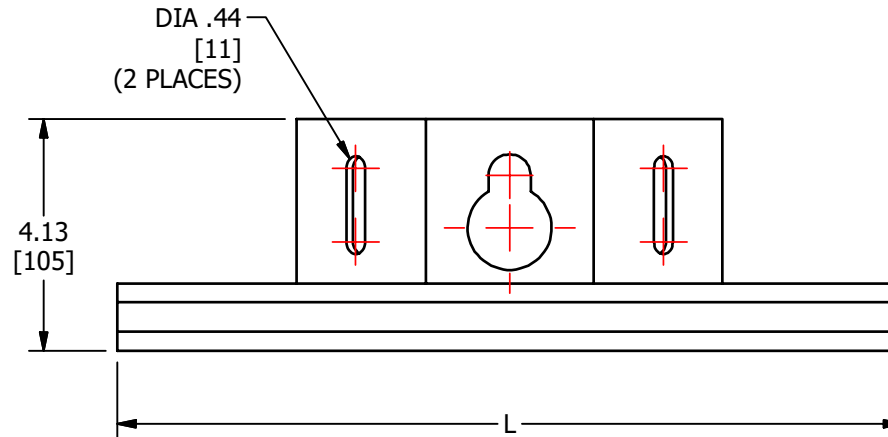

S.NO	CATALOG NUMBER	L
1	BA5PMBH-14	14 [356]
2	BA5PMBH-24	24 [610]

MATERIAL: ALUMINUM

					TO ORDER CMC PRODUCTS	DRAWN BY: TS	NAME OF PART:	CAT. NO.:
					UNITED STATES 1-513-860-4455	03-23-20	POLE AND FLAT SURFACE MOUNTING BRACKET	SEE TABLE
					CANADA 1-800-361-6975	CHECKED BY:	DWG NO:	A
					MEXICO 011-52-722-265-4400		UB20700777-S (CHARTED)	
A	NEW DRAWING CREATED		03-23-20	TS	FOR PRODUCT INFO www.cmlugs.com	DRAWING NOT TO SCALE		SHEET NO: 1 OF 1
REV.	DESCRIPTION	ECN	DATE	INIT.				