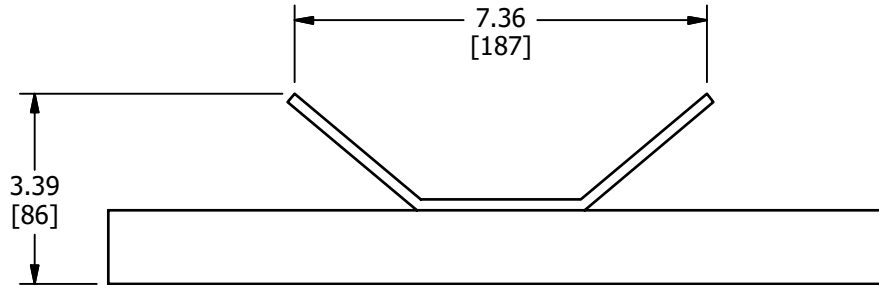

S.NO	CATALOG NUMBER	L
1	BA5PMBH-14	14 [356]
2	BA5PMBH-24	24 [610]

MATERIAL: ALUMINUM

					TO ORDER CMC PRODUCTS	DRAWN BY: TS	NAME OF PART:	CAT. NO.:
					UNITED STATES 1-513-860-4455	03-23-20	POLE AND FLAT SURFACE MOUNTING BRACKET	SEE TABLE
					CANADA 1-800-361-6975	CHECKED BY:	DWG NO:	A
					MEXICO 011-52-722-265-4400		UB20700777-S (CHARTED)	
A	NEW DRAWING CREATED		03-23-20	TS	FOR PRODUCT INFO www.cmlugs.com	DRAWING NOT TO SCALE		SHEET NO: 1 OF 1
REV.	DESCRIPTION	ECN	DATE	INIT.				